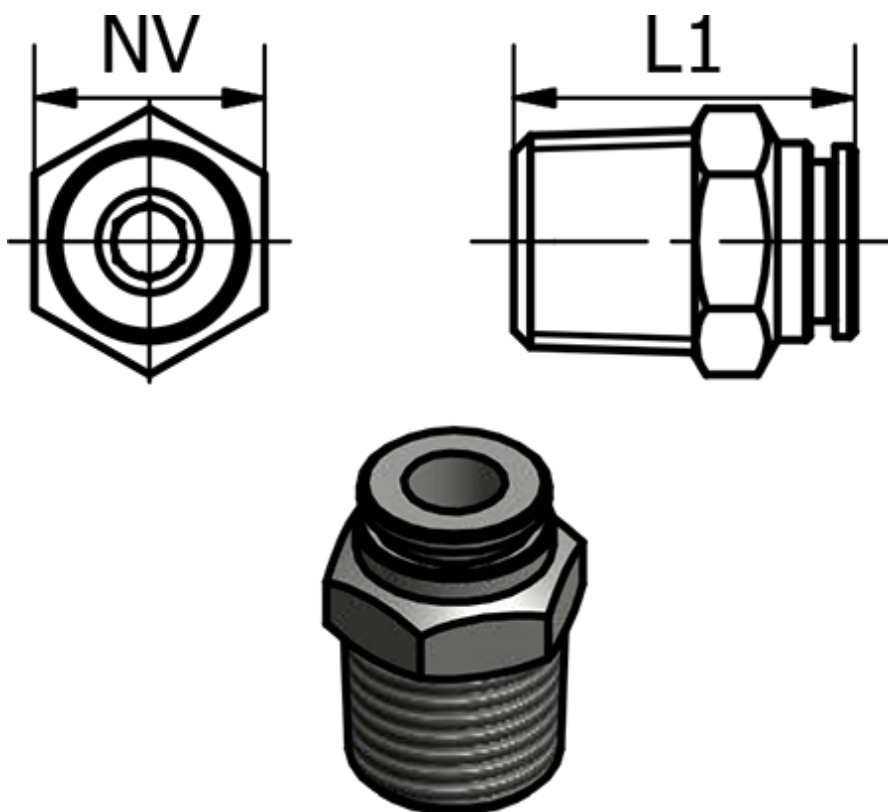

Article number: 586450148ES

Description: Stainless steel, straight union 45.014-08 ES, Ø8 - R 1/4"
conical thread

Measures

--
--
L1 = 23
NV = 14
SW = -